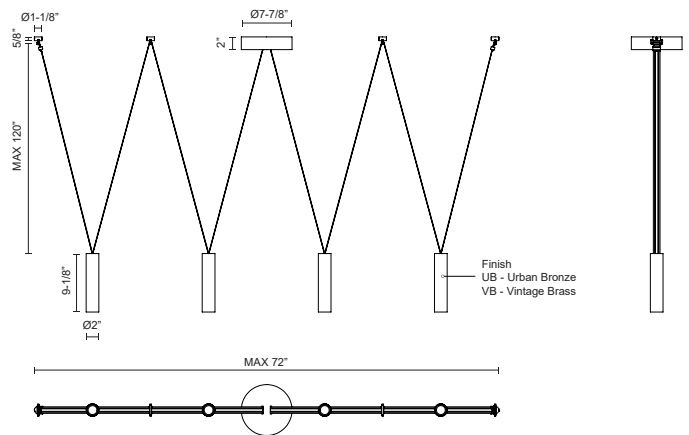

SPECIFICATION DETAILS

Fixture Dimensions	D2" x H9-1/8" x L72" Max
Light Source	LED with DC Driver
Wattage	42W
Total Lumens	2720lm
Delivered Lumens	UB-1870lm*; VB-1920lm*;
Voltage	120V
Color Temperature	3000K
CRI (Ra)	90CRI
Optional Color Temps	2700K - 5000K Available, Minimum Order Quantities Apply
LED Rated Life	50,000 hours
Dimming	100% - 10%, TRIAC or ELV Dimmer (Not Included)
Glass Details	Glass Diffuser
Adjustable	Yes
Wire Length	120" Strap
Wire Type	Black Strap
Minimum Hang Height	16"
Sloped Ceiling Adaptable	Yes, Up to 45 Degrees (Along Strap)
Location	Dry
Illumination Direction	Down
Canopy Dimensions	D7-7/8" x H2"
Material	Aluminum + Steel
Paint Finish	UB01; VB01;

* For custom options, consult factory for details.

* For warranty information, please visit www.kuzcolighting.com/warranty

DESCRIPTION

Experience the timeless allure of our Mason lighting family, where each design reimagines the classic cylinder silhouette in captivating ways. Each Mason design is equipped with integrated LED technology and brings a touch of sophistication to your space. With exciting finishes in urban bronze or vintage brass, Mason adds a touch of luxury to modern style.

- Luxury painted finishes
- Timeless, simple style
- Integrated LED, no need for bulbs
- Perfect for living rooms, kitchens, dining rooms, and more
- Electrical strap technology gives a unique and modern look

COMMENT